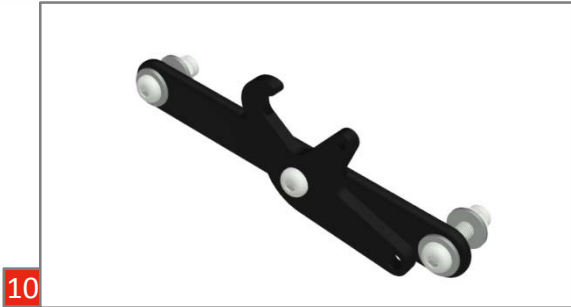

# BG1 – Frame

object list - BG1 - Frame		
object	AN	description
1	n/a	carbon frame right, mokka
1	n/a	carbon frame left, mokka
1	n/a	carbon frame right, aubergine
1	n/a	carbon frame left, aubergine
1	n/a	carbon frame right, silver
1	n/a	carbon frame left, silver
2	4040108000	crossbar complete
3	4040112000	handle tube right
3	4040113000	handle tube left
4	4040114000	plastic cap for castor
5	4040115000	locking bolt with spring for handle tube
6	4040130000	handle grip right with reflector foil
6	4040131000	handle grip left with reflector foil
7	4045146000	shopping bag
8	4040147000	guiding profile shopping bag
9	4040148000	shopping bag holder
10	4040151000	seat lock with spring + nut left
10	4040152000	seat lock with spring + nut right clamp
11	4040155000	for cane holder
n/a	4040805000	cane holder complete
12	4040180000	tip-assist right with anti-slip pad
12	4040181000	tip-assist left with anti-slip pad

# BG4 - front wheel

object list - BG4 - front wheel		
object	AN	description
1	4040450000	8" PU front wheel with bearings
2	4040401000	Spacer 6mm for profile tire
3	4040402000	axle bolt for front wheel M8x75 + nut + spacer
4	4040410000	front fork with bearings and steering bolt