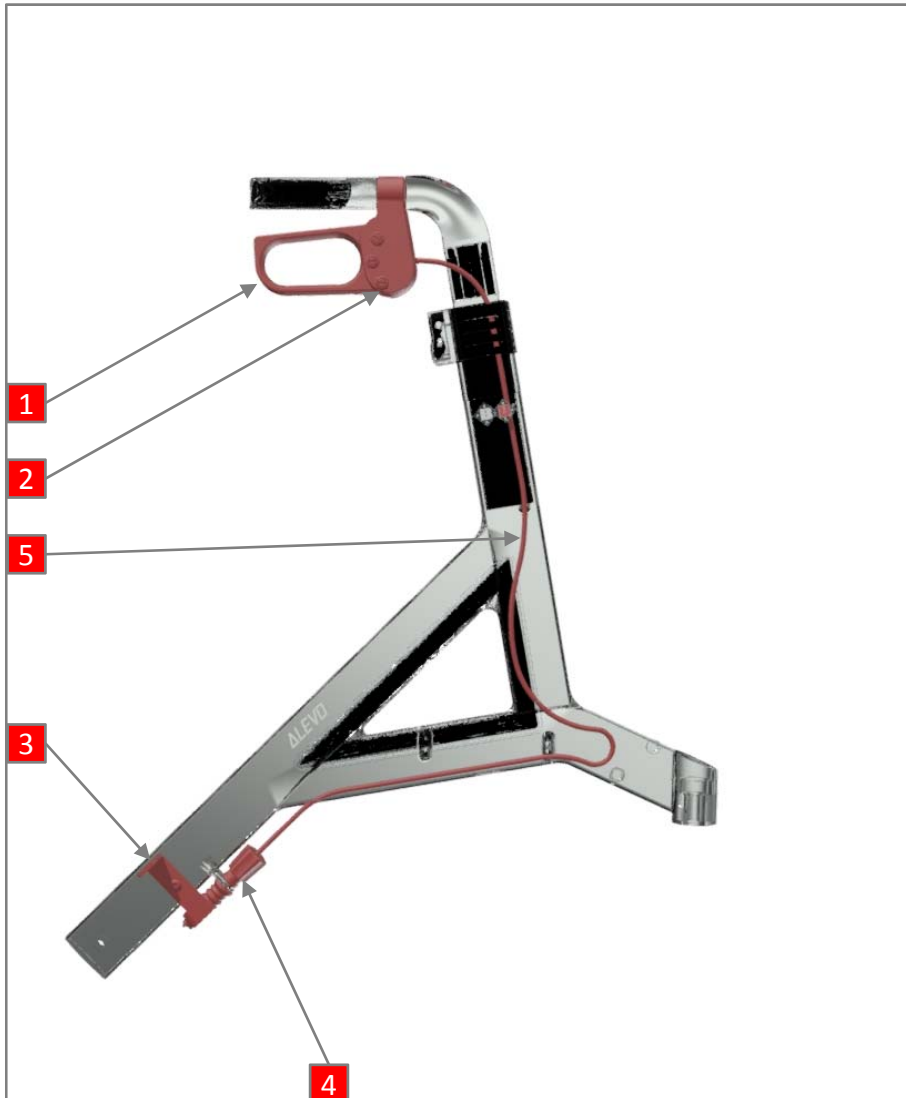

BG6 - brake

Enjoy mobility.

object list - BG6 - brake		
object	AN	description
1	4040622000	brake housing and lever right
1	4040623000	brake housing and lever left
2	4040624000	screw for brake lever
3	4040625000	brake sheet left complete
3	4040628000	brake sheet right complete
4	4040626000	brake parts set
5	4040627000	brake cable complete