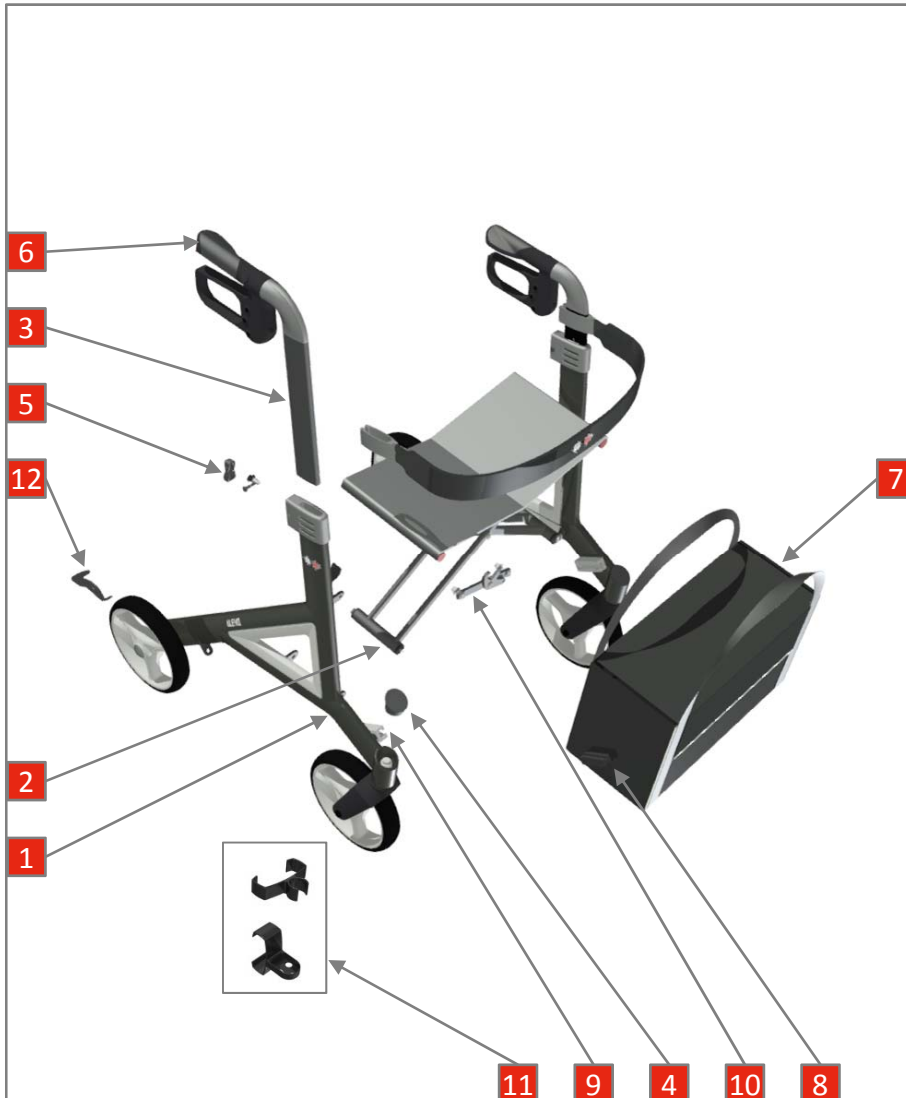

# ALEVO - 4040/4041/4042

# BG1 – Frame

object list - BG1 - Frame		
object	AN	description
1	n/a	carbon frame right, mokka
1	n/a	carbon frame left, mokka
1	n/a	carbon frame right, aubergine
1	n/a	carbon frame left, aubergine
1	n/a	carbon frame right, silver
1	n/a	carbon frame left, silver
2	4040108000	crossbar complete
3	4040112000	handle tube right
3	4040113000	handle tube left
4	4040114000	plastic cap for castor
5	4040115000	locking bolt with spring for handle tube
6	4040130000	handle grip right with reflector foil
6	4040131000	handle grip left with reflector foil
7	4045146000	shopping bag
8	4040147000	guiding profile shopping bag
9	4040148000	shopping bag holder
10	4040151000	seat lock with spring + nut left
10	4040152000	seat lock with spring + nut right clamp
11	4040155000	for cane holder
n/a	4040805000	cane holder complete
12	4040180000	tip-assist right with anti-slip pad
12	4040181000	tip-assist left with anti-slip pad

# BG1 – Frame

# BG9 - Seat and Backrest