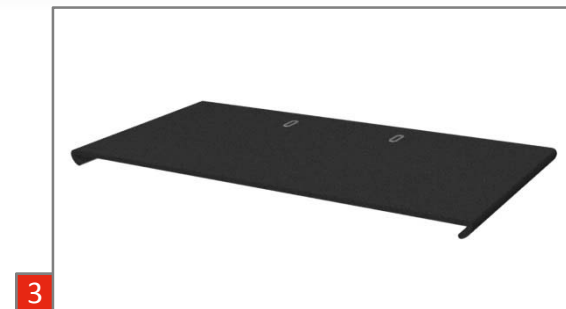

BG9 - Seat and Backrest